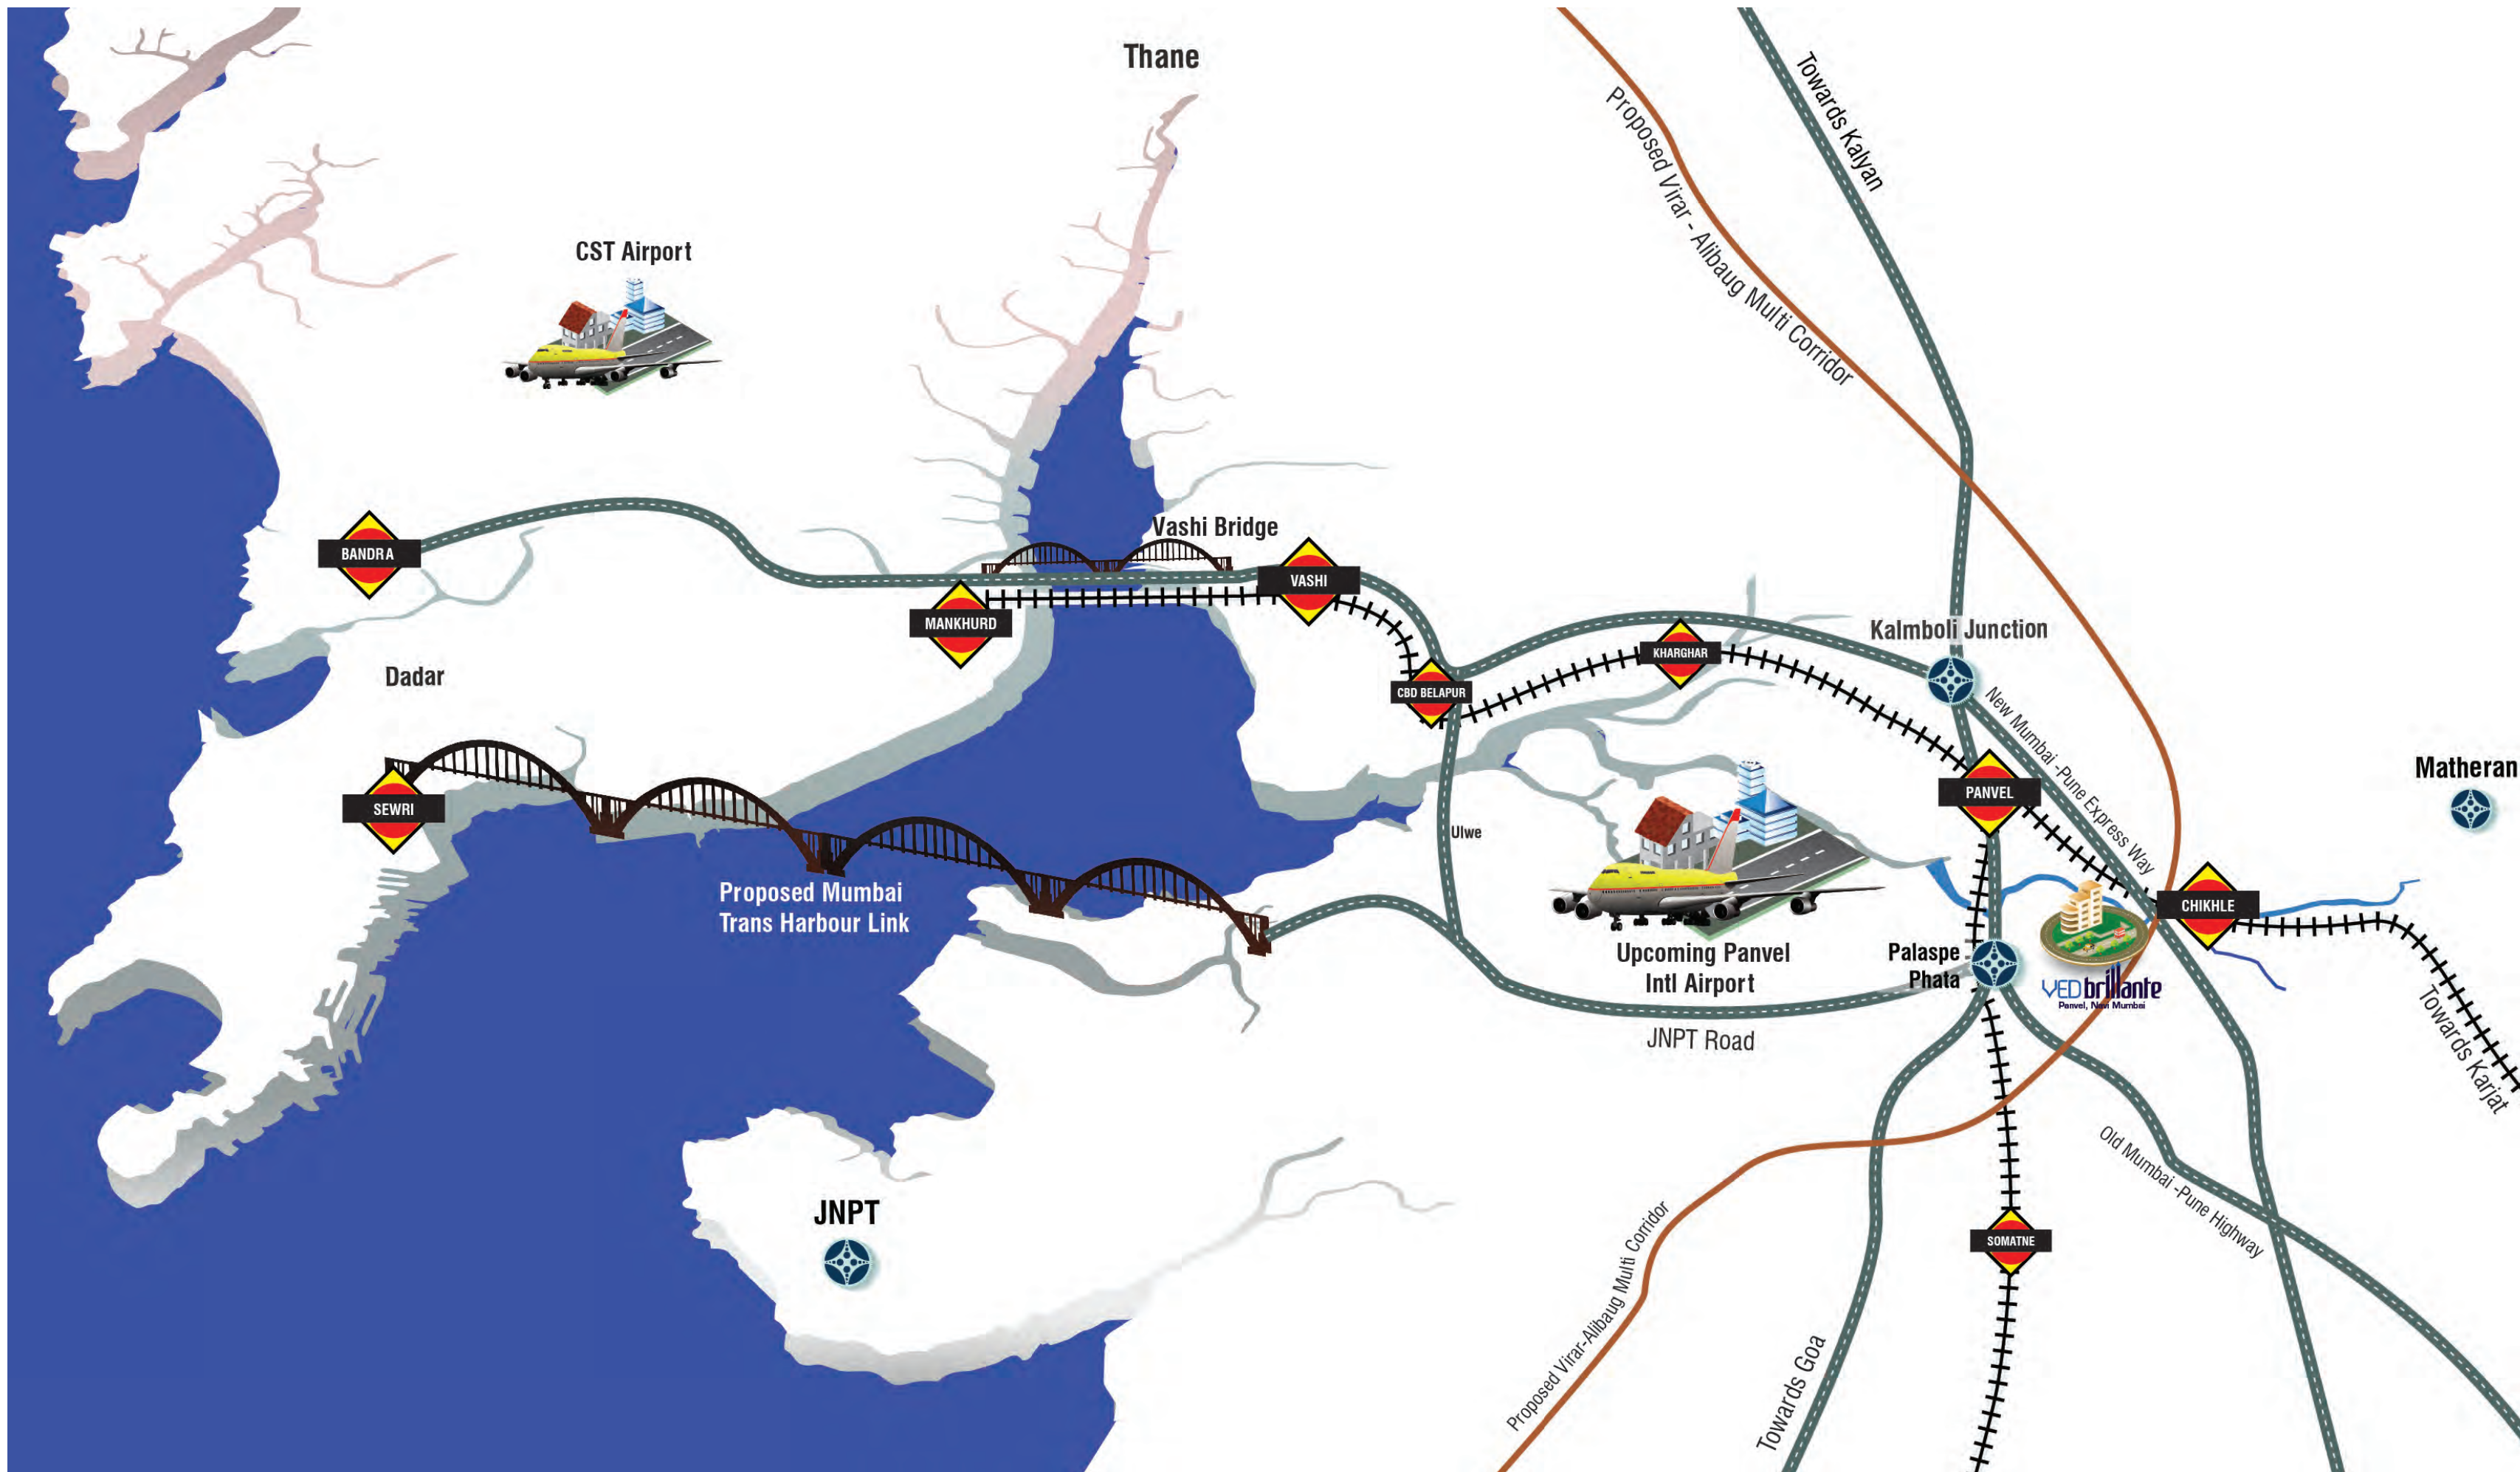

# PANVEL NEW HAPPENING DESTINATION

- 1 Km from Mumbai-Pune Expressway
- 7 Kms from the Upcoming Navi Mumbai International Airport
- 0.5 Kms from Chikile Railway Station
- 6 Kms from Panvel Railway Station
- Upcoming Nhava Shewa Trans - Harbour Link
- 1.5 Kms from Somathane Railway Station.
- 6 Kms from Panvel Bus Terminus
- In close proximity to Schools, Colleges, Hospitals & Recreation areas
- Famous food joints in the nearby vicinity
- Metro trans Harbour from Panvel to vashi via nerul.
- Hill station nearby like Matheran ,Karjat and Lonavala
- Famous Restaurants, food joints and club nearby
- India's Largest Container Port - JNPT
- Industrial Hubs : NMSEZ, Dronagiri & Ulwe, Taloja Industrial Area
- Virar - Alibaug Multi Modal Corridor